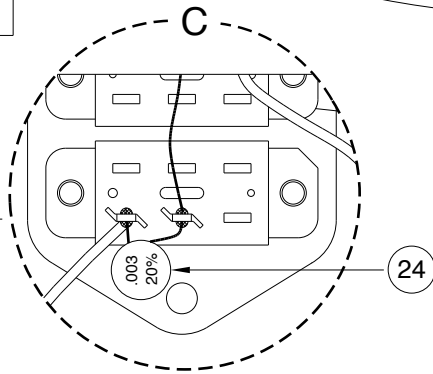

'62 AMERICAN VINTAGE JAGUAR 0100900

'62 AMERICAN VINTAGE JAGUAR 0100900

WIRING DIAGRAM

SOLDER GREEN WIRE FROM PRE-SET CONTROL SWITCH TO OUTPUT JACK

DETAIL 'C'
N.T.S.

DETAIL 'A'
N.T.S.

BRIDGE ASSEMBLY WITHOUT COVER