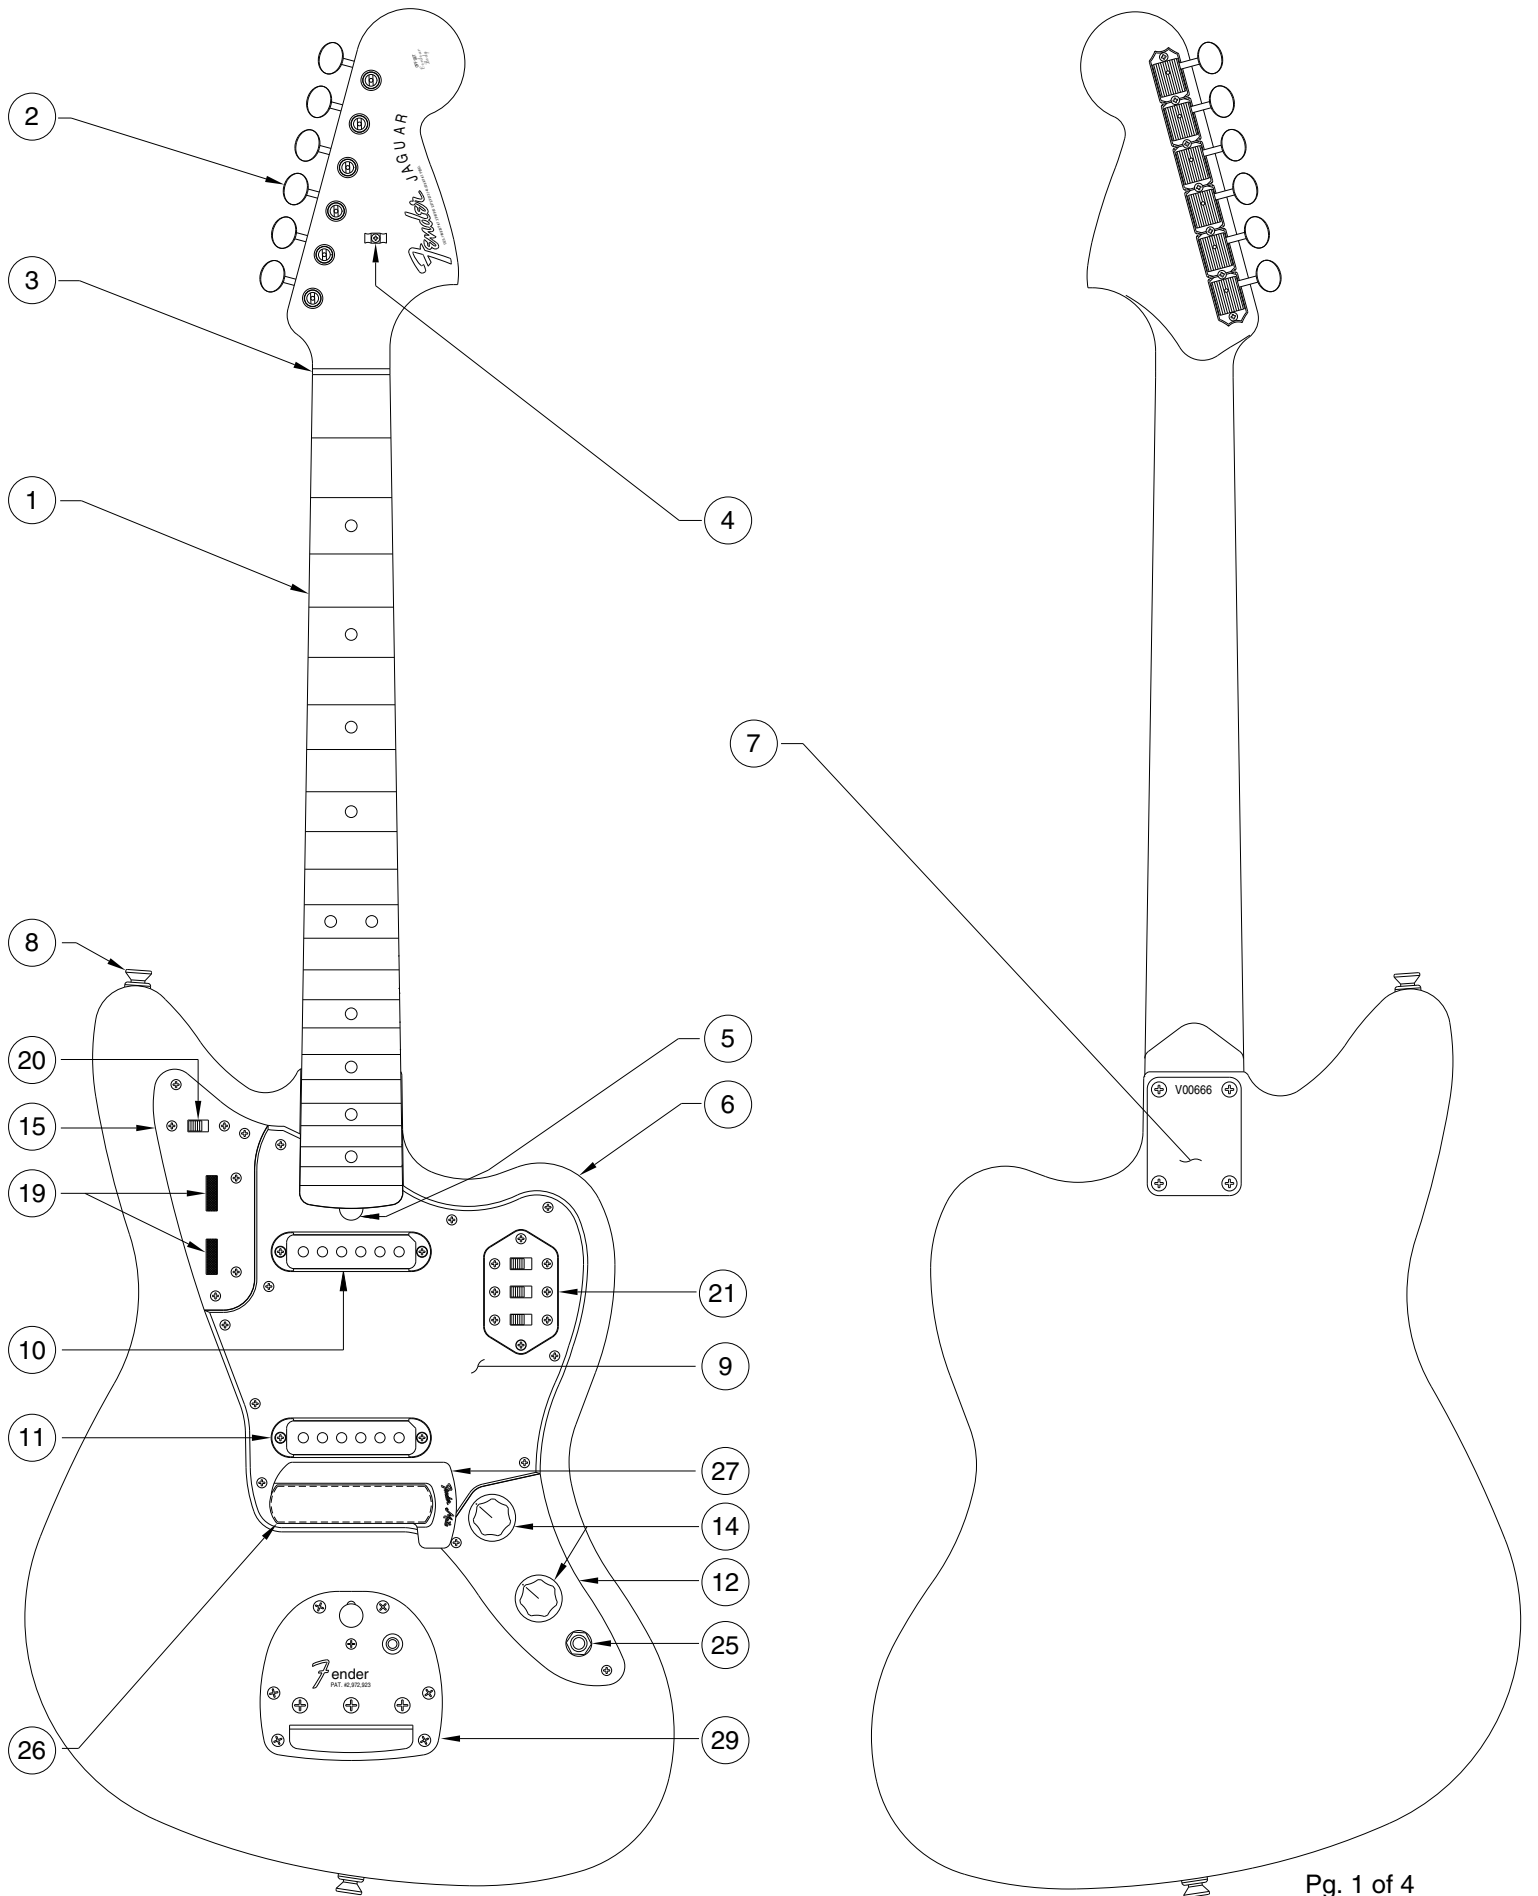

'62 AMERICAN VINTAGE JAGUAR 0100900

'62 AMERICAN VINTAGE JAGUAR 0100900

WIRING DIAGRAM

SOLDER GREEN WIRE FROM PRE-SET CONTROL SWITCH TO OUTPUT JACK

DETAIL 'C'
N.T.S.

DETAIL 'A'
N.T.S.

BRIDGE ASSEMBLY WITHOUT COVER

Body Part Number	
0054479500	3 Color Sunburst
0054479505	Olympic White
0054479506	Black
0054479509	Candy Apple Red
0054479540	Fiesta Red
0054479546	Sherwood Metallic

'62 AMERICAN VINTAGE JAGUAR 0100900