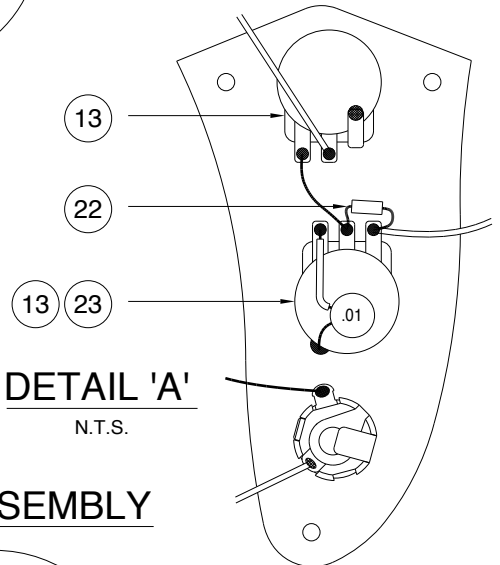

'62 AMERICAN VINTAGE JAGUAR 0100900

'62 AMERICAN VINTAGE JAGUAR 0100900

WIRING DIAGRAM

SOLDER GREEN WIRE FROM PRE-SET CONTROL SWITCH TO OUTPUT JACK

DETAIL 'C'
N.T.S.

DETAIL 'A'
N.T.S.

BRIDGE ASSEMBLY WITHOUT COVER