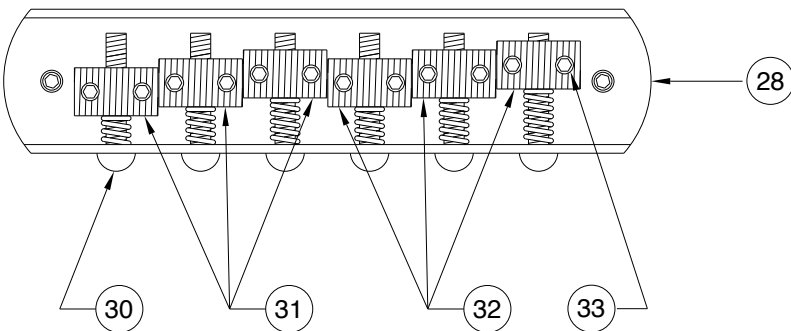

'62 AMERICAN VINTAGE JAGUAR 0100900

'62 AMERICAN VINTAGE JAGUAR 0100900

WIRING DIAGRAM

SOLDER GREEN WIRE FROM PRE-SET CONTROL SWITCH TO OUTPUT JACK

DETAIL 'C'
N.T.S.

DETAIL 'A'
N.T.S.

BRIDGE ASSEMBLY WITHOUT COVER