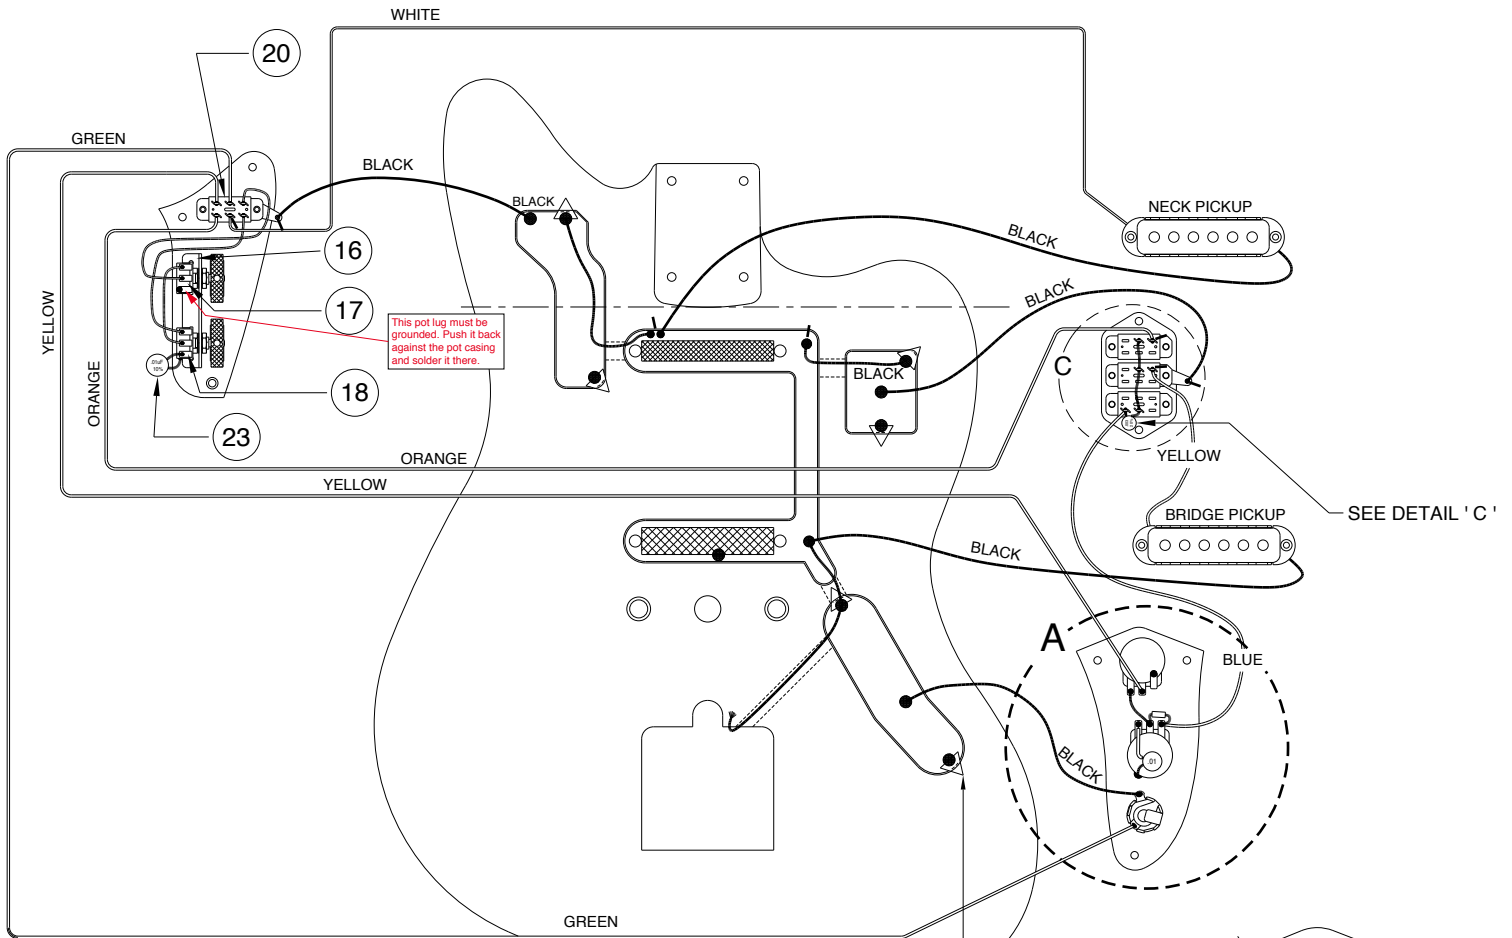

'62 AMERICAN VINTAGE JAGUAR 0100900

'62 AMERICAN VINTAGE JAGUAR 0100900

WIRING DIAGRAM

SOLDER GREEN WIRE FROM PRE-SET CONTROL SWITCH TO OUTPUT JACK

DETAIL 'C'
N.T.S.

DETAIL 'A'
N.T.S.

BRIDGE ASSEMBLY WITHOUT COVER