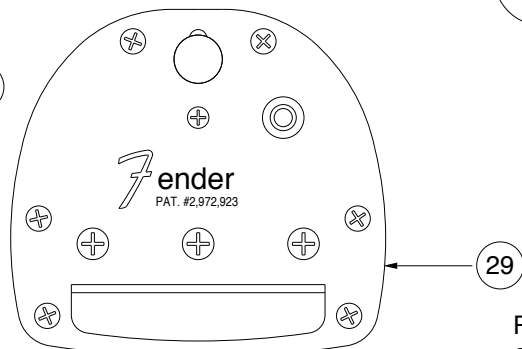

TREMOLO ASSEMBLY