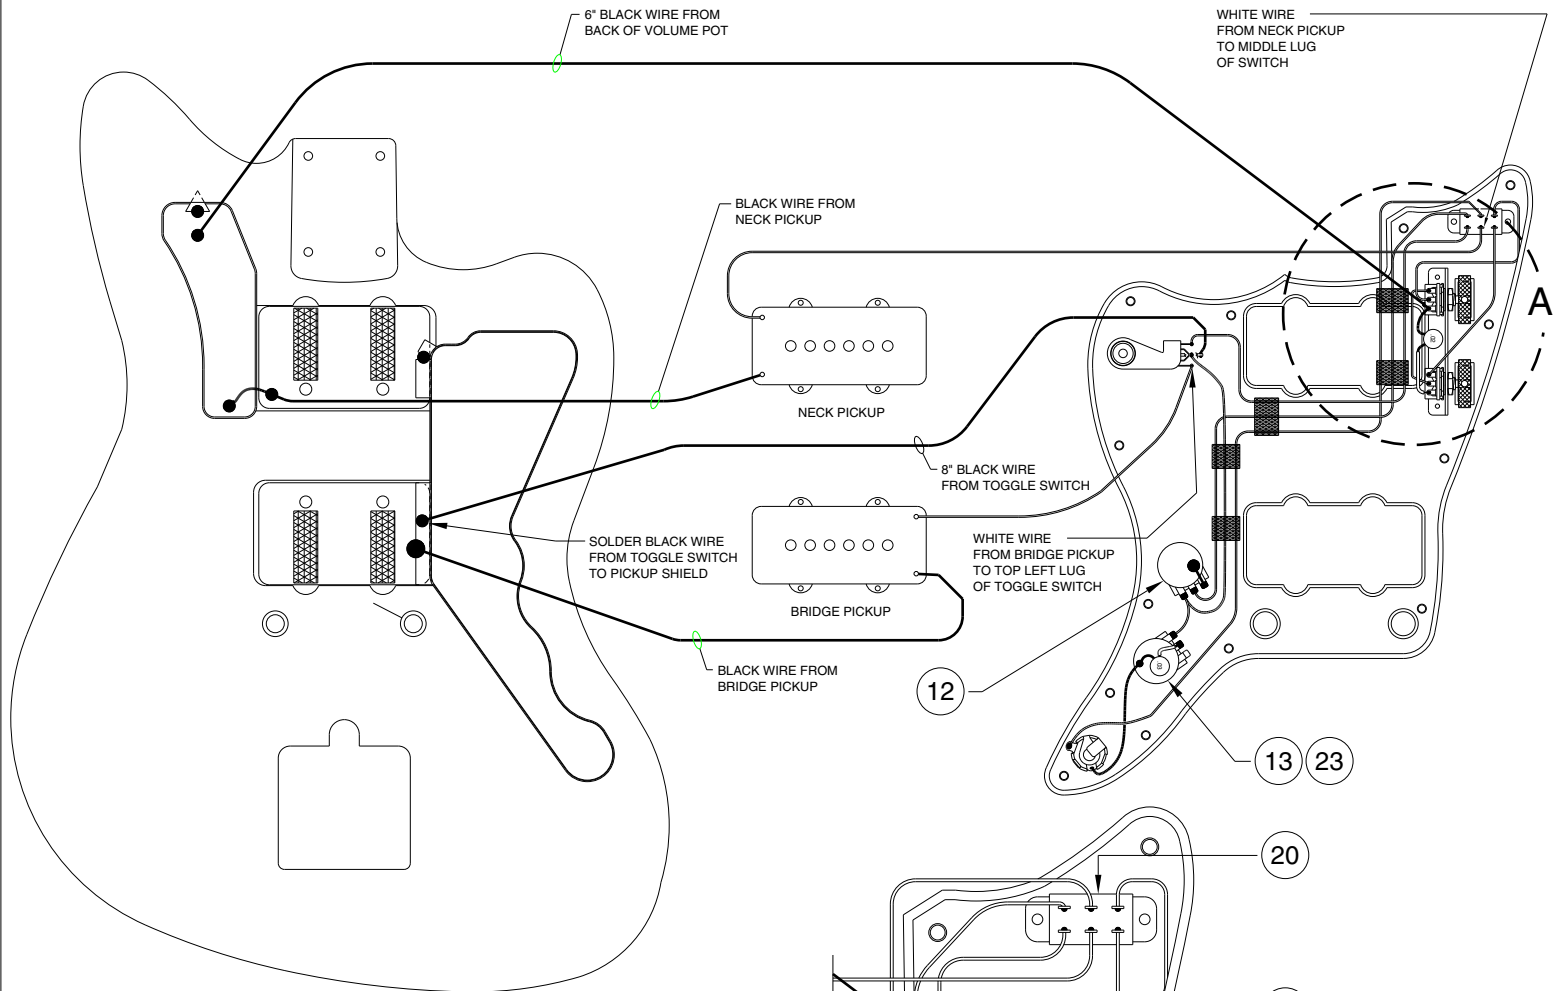

'62 AMERICAN VINTAGE JAZZMASTER 0100800

PICKGUARD ASSEMBLY

BRIDGE ASSEMBLY
WITHOUT COVER

'62 AMERICAN VINTAGE JAZZMASTER 0100800

REF.#	P/N	DESCRIPTION	REF.#	P/N	DESCRIPTION
1	0054477000	Neck, Jazzmaster, R/W	31	0040196000	Height Adjustment Screw, (1&6)
2	0019309000	Tuning Key, (1) Set		0016089000	Height Adjustment Screw, (2-5)
	0011357000	Mounting Screw		0018531000	Adjusting Wrench, Saddle Height
	0019312000	Bushing			
3	0083675000	Bone Nut			
4	0010389000	String Retainer			
	0011358000	Mounting Screw			
	0020423000	Spacer			
5	0012252000	Truss Rod Adjustment Nut			
6	0054436xxx	Body, '62 Vintage Jazzmaster, Solid Paint			
7	0019647000	Neck Mounting Plate			
	0015636000	Mounting Screw			
8	0012344000	Strap Button			
	0016188000	Mounting Screw			
9	0054450000	Pickguard, '62 Vintage Jazzmaster, Brown Shell			
	0054451000	Pickguard, '62 Vintage Jazzmaster, Mint Green			
	0015578000	Mounting Screw			
10	0054444000	Pickup, Neck, '62 Vintage Jazzmaster			
11	0054443000	Pickup, Bridge, '62 Vintage Jazzmaster			
	0016295000	Mounting Screw			
12	0054453000	Control, 1Meg, Linear			
	0016352000	Mounting Hex Nut			
	0016436000	Lock Washer, Intl			
13	0054032000	Control, 1 Meg, Audio			
	0016352000	Mounting Hex Nut			
	0016436000	Lock Washer, Intl			
14	0056145000	Knob, Volume, White			
15	0056144000	Knob, Tone, White			
16	0054454000	Bracket, Control Mounting			
	0015719000	Mounting Screw			
17	0054457000	Control, 1 Meg, W/Hex Nut			
18	0054458000	Control, 50K, W/Hex Nut			
	0016451000	Lock Washer, Intl			
19	0054455000	Knob, Black, Pre-Set Control (2)			
20	0017079000	Switch, Slide			
	0015719000	Mounting Screw			
21	0053694000	Switch Assembly, Lever 3-Position			
22	0054459000	Capacitor, .02uf			
23	0015545000	Capacitor, .03uf			
24	0021956000	Output Jack			
	0016352000	Mounting Hex Nut			
	0016436000	Lock Washer, Intl			
25	0054460000	Bridge Assembly, '62 Vintage Jazzmaster			
	0054465000	Cover, Bridge			
26	0054519000	Bridge Channel/Post Assembly			
	0056157000	Mounting Screw			
27	0054466000	Tremolo Assembly			
	0015610000	Mounting Screw			
28	0015693000	Intonation Screw, (6)			
29	0054463000	Bridge Section, (4-6)			
	0056139000	Intonation Spring - #4			
	0056138000	Intonation Spring - #5			
	0019281000	Intonation Spring - #6			
30	0054464000	Bridge Section, (1-3)			
	0056139000	Intonation Spring - #1			
	0056138000	Intonation Spring - #2			
	0019281000	Intonation Spring - #3			

Body Part Number	
0054436500	3 Color Sunburst
0054436505	Olympic White
0054436506	Black
0054436509	Candy Apple Red
0054436540	Fiesta Red
0054436546	Sherwood Metallic