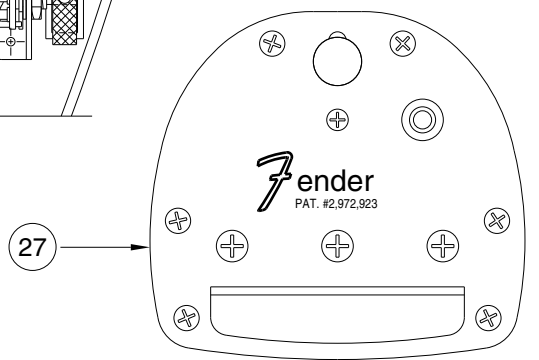

'62 AMERICAN VINTAGE JAZZMASTER 0100800

'62 AMERICAN VINTAGE JAZZMASTER 0100800

PICKGUARD ASSEMBLY

BRIDGE ASSEMBLY  
WITHOUT COVER

TREMOLO ASSEMBLY