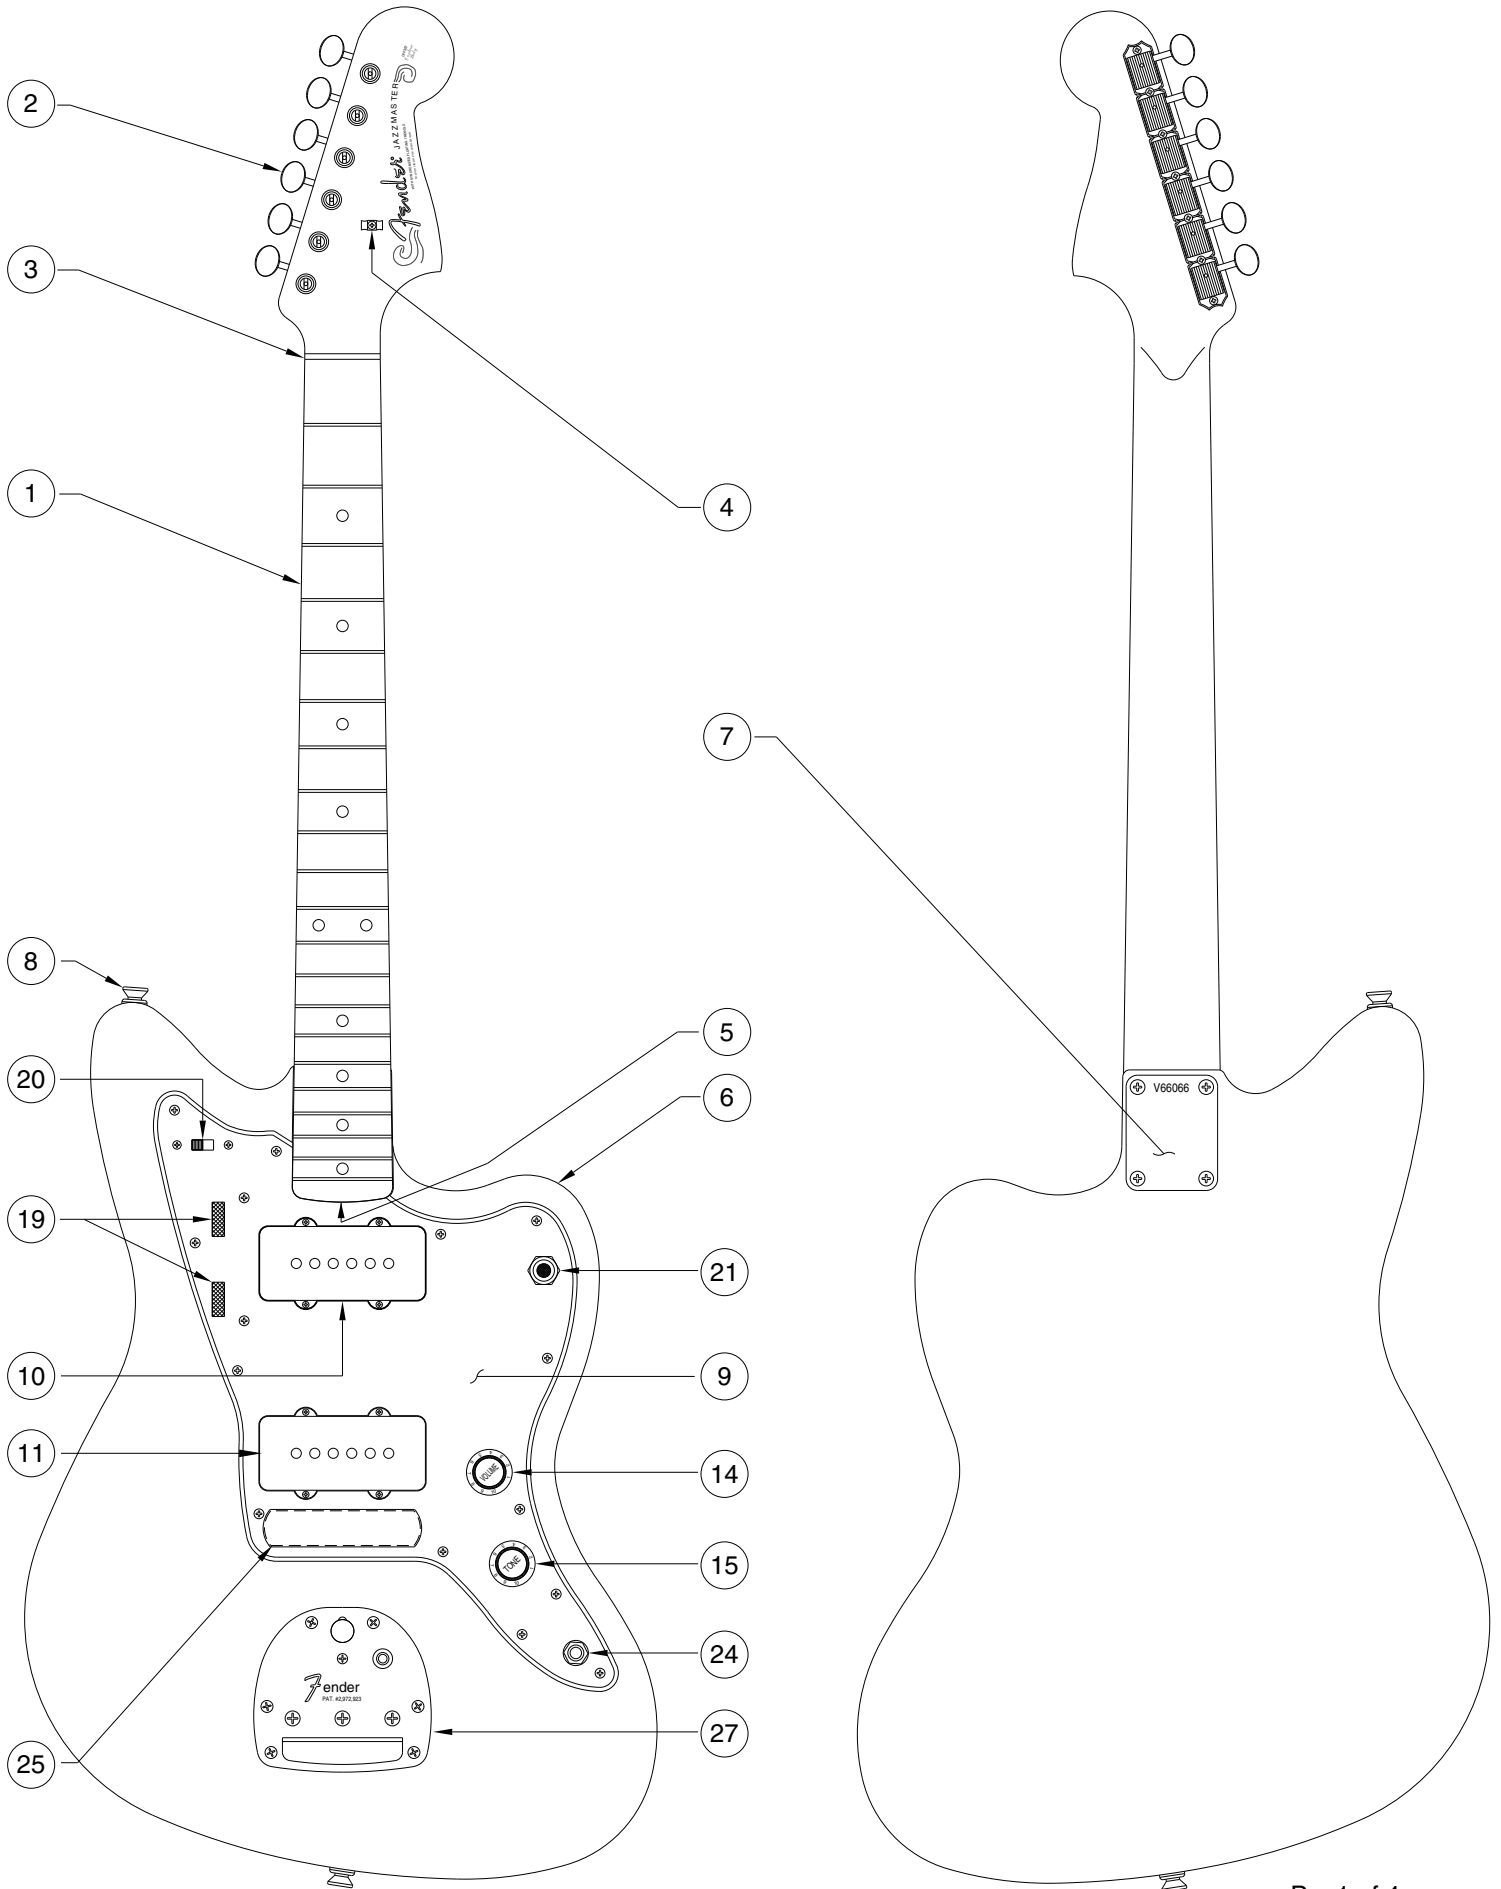

'62 AMERICAN VINTAGE JAZZMASTER 0100800

'62 AMERICAN VINTAGE JAZZMASTER 0100800

PICKGUARD ASSEMBLY

BRIDGE ASSEMBLY  
WITHOUT COVER

TREMOLO ASSEMBLY

Body Part Number	
0054436500	3 Color Sunburst
0054436505	Olympic White
0054436506	Black
0054436509	Candy Apple Red
0054436540	Fiesta Red
0054436546	Sherwood Metallic

**MASTER TONE**  
WHEN NECK / BRIDGE  
SWITCH IS IN BRIDGE  
POSITION. NON FUNC-  
TIONAL IN NECK  
POSITION.