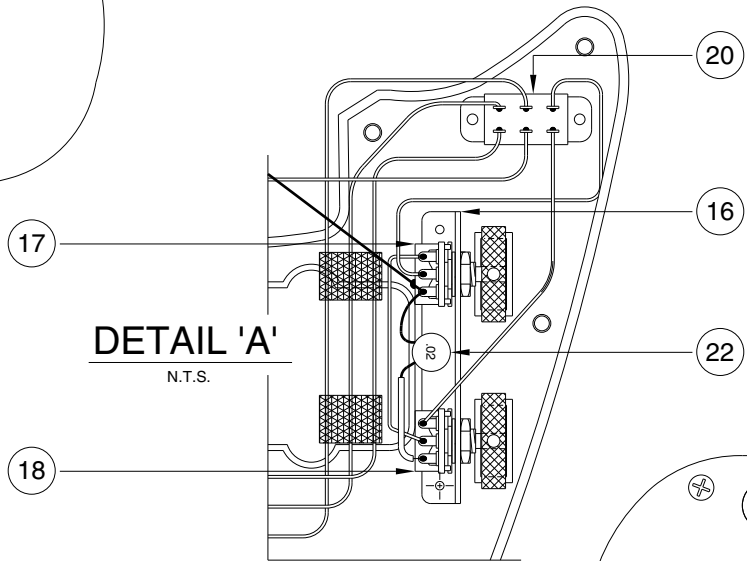

'62 AMERICAN VINTAGE JAZZMASTER 0100800

PICKGUARD ASSEMBLY

BRIDGE ASSEMBLY
WITHOUT COVER