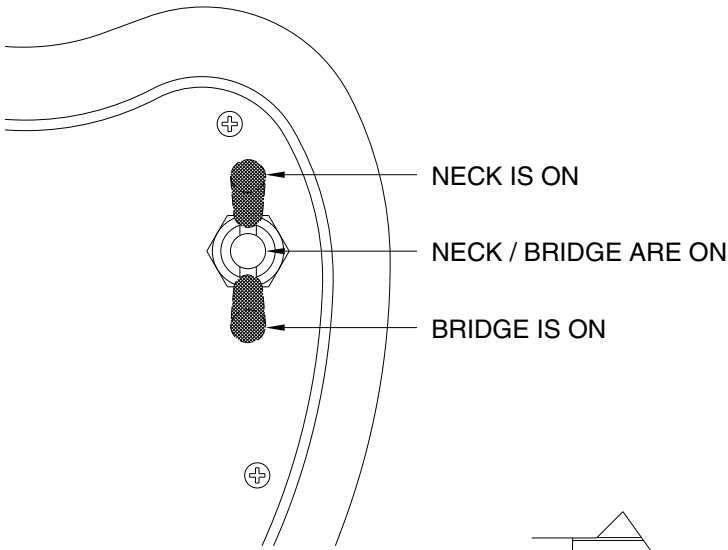

'62 AMERICAN VINTAGE JAZZMASTER 0100800

SWITCH & CONTROL FUNCTION

DETAIL
3 WAY SWITCH

3 WAY SWITCH POSITION			
● 3 ○	○ 2 ●	○ 1 ●	← 3 WAY SWITCH POSITION
■	■	□	← NECK PICKUP
□	■	■	← BRIDGE PICKUP
■	PICKUP IS ON		□ PICKUP IS OFF

NECK PICKUP ON

BRIDGE PICKUP ON

NECK PICKUP VOL

NECK PICKUP TONE

NECK PICKUP

BRIDGE PICKUP

SEE 3 WAY SWITCH &
DETAIL DIAGRAM

MASTER VOLUME
WHEN NECK / BRIDGE
SWITCH IS IN BRIDGE
POSITION. NON FUNC-
TIONAL IN NECK
POSITION.

MASTER TONE
WHEN NECK / BRIDGE
SWITCH IS IN BRIDGE
POSITION. NON FUNC-
TIONAL IN NECK
POSITION.