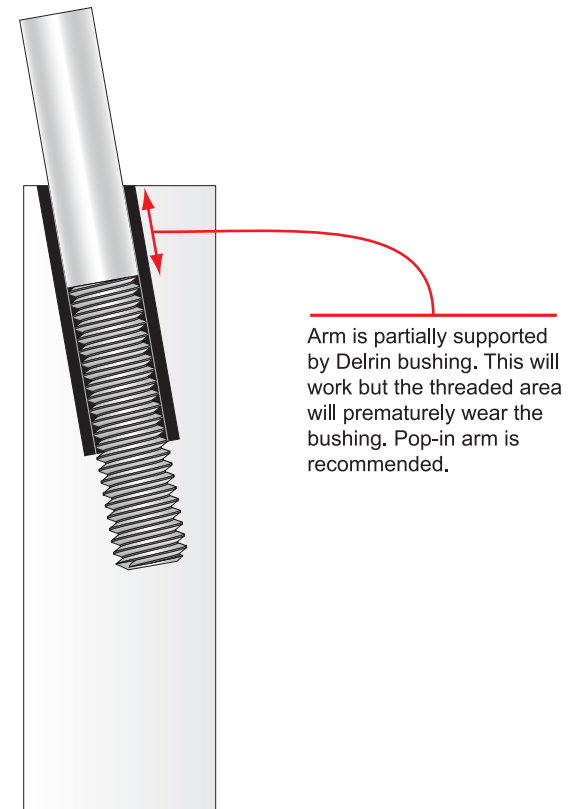

Fender Tremolo Block
w/ Fender Arm

Callaham Tremolo Block
w/ Callaham Virtual Pop-In Arm

Callaham Tremolo Block
w/ Fender Arm or
Callaham Fully-Threaded Arm

Build A Better Guitar
Tone Shapers, Inc.
772-217-8662
www.toneshapers.com