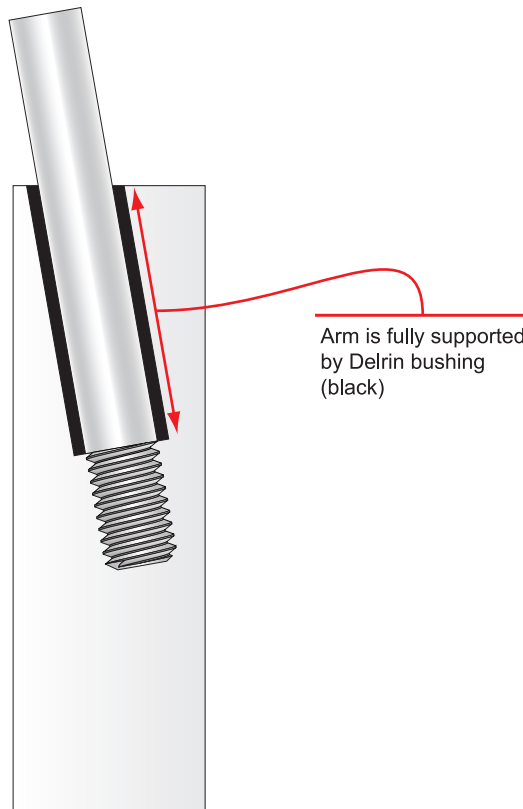

Fender Tremolo Block
w/ Fender Arm

Callaham Tremolo Block
w/ Callaham Virtual Pop-In Arm

Callaham Tremolo Block
w/ Fender Arm or
Callaham Fully-Threaded Arm

Build A Better Guitar
Tone Shapers, Inc.
772-217-8662
www.toneshapers.com

DRAWN George Ellison	DATE 4/20/13	TITLE Stratocaster® Callaham Block Details
ASSY PN -	REV -	PAGE 1 of 1