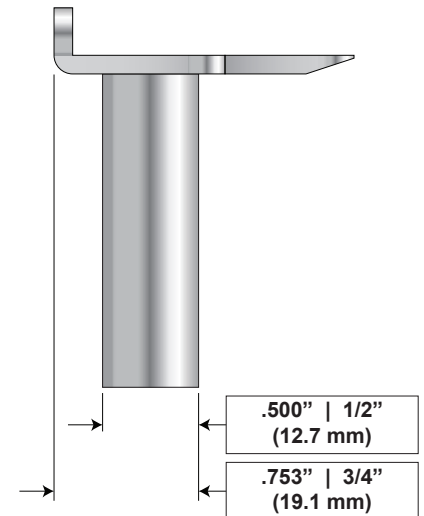

### Callaham Mexican Bridge Dimensions

CA-BR-S-VINT-MX64 (Arm = 5.250" | 133mm)

CA-BR-S-VINT-MXDG (Arm = 4.125" | 105mm)

CA-BR-S-VINT-MXFE (Arm = 6.000" | 152mm)

- Made in Mexico Standard Series Strat
- Road Worn Player (*Player models only*)
- Squier Classic Vibe

Build A Better Guitar  
Tone Shapers, Inc.  
772-217-8662  
www.toneshapers.com

DRAWN George Ellison	DATE 5/8/18	TITLE <b>CALLAHAM Mexican</b> Strat Bridge Dimensions
ASSY PN ---	ADOC -	PAGE PAGE 1 of 1 <small>© Tone Shapers, Inc. - All Rights Reserved</small>