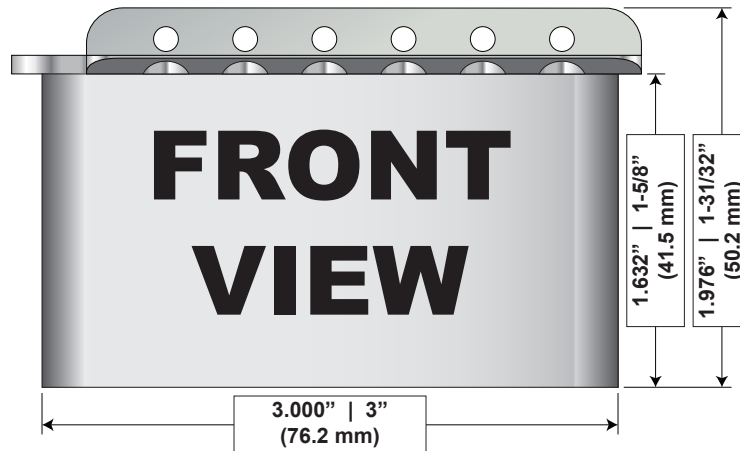

### Callaham Mexican Bridge Dimensions

CA-BR-S-VINT-MX64 (Arm = 5.250" | 133mm)

CA-BR-S-VINT-MXDG (Arm = 4.125" | 105mm)

CA-BR-S-VINT-MXFE (Arm = 6.000" | 152mm)

- Made in Mexico Standard Series Strat
- Road Worn Player (*Player models only*)
- Squier Classic Vibe

Build A Better Guitar  
Tone Shapers, Inc.  
772-217-8662  
www.toneshapers.com

DRAWN George Ellison	DATE 5/8/18	TITLE <b>CALLAHAM Mexican</b> Strat Bridge Dimensions
ASSY PN ---	ADOC -	PAGE PAGE 1 of 1 <small>© Tone Shapers, Inc. - All Rights Reserved</small>