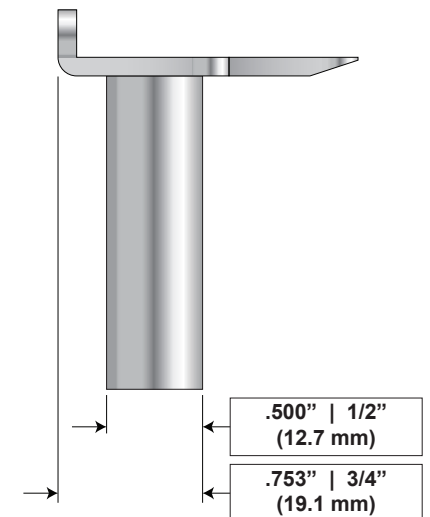

Callaham Vintage Bridge Dimensions

CA-BR-S-VINT-64 (Arm = 5.250" | 133mm)
 CA-BR-S-VINT-DG (Arm = 4.125" | 105mm)
 CA-BR-S-VINT-FE (Arm = 6.000" | 152mm)

- 1954 - 1969 Stratocaster
- All Vintage Reissue
- Custom Shop Vintage
- Time Machine Reissues
- '50s, '60s, '70s Classic Series MIM
- Made in Japan Reissue
- Crafted in Japan Reissue
- Highway 1 Through 2005
- Road Worn MIM
- Eric Johnson Signature
- Jimmie Vaughan Tex Mex Strat
- Jimi Hendrix Signature
- Yngwie Malmsteen Signature
- Richie Blackmore Signature
- Eric Clapton Signature
- J5 Triple Tele
- MIM Deluxe w/ Gold Plated Vintage Bridge

Build A Better Guitar
 Tone Shapers, Inc.
 772-217-8662
 www.toneshapers.com

DRAWN George Ellison	DATE 5/8/18	TITLE CALLAHAM Vintage Strat Bridge Dimensions
ASSY PN ---	ADOC -	PAGE PAGE 1 of 1 <small>© Tone Shapers, Inc. - All Rights Reserved</small>