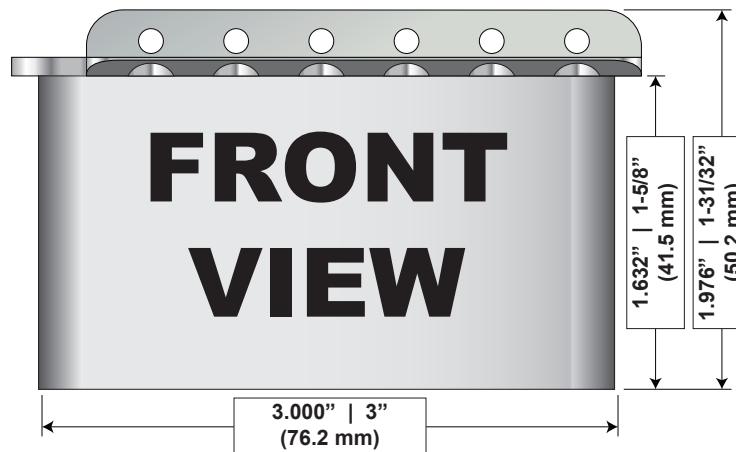

Callaham Vintage Bridge Dimensions

CA-BR-S-VINT-64 (Arm = 5.250" | 133mm)
 CA-BR-S-VINT-DG (Arm = 4.125" | 105mm)
 CA-BR-S-VINT-FE (Arm = 6.000" | 152mm)

- 1954 - 1969 Stratocaster
- All Vintage Reissue
- Custom Shop Vintage
- Time Machine Reissues
- '50s, '60s, '70s Classic Series MIM
- Made in Japan Reissue
- Crafted in Japan Reissue
- Highway 1 Through 2005
- Road Worn MIM
- Eric Johnson Signature
- Jimmie Vaughan Tex Mex Strat
- Jimi Hendrix Signature
- Yngwie Malmsteen Signature
- Richie Blackmore Signature
- Eric Clapton Signature
- J5 Triple Tele
- MIM Deluxe w/ Gold Plated Vintage Bridge

Build A Better Guitar
 Tone Shapers, Inc.
 772-217-8662
 www.toneshapers.com

DRAWN George Ellison	DATE 5/8/18	TITLE CALLAHAM Vintage Strat Bridge Dimensions
ASSY PN ---	ADOC -	PAGE PAGE 1 of 1 <small>© Tone Shapers, Inc. - All Rights Reserved</small>