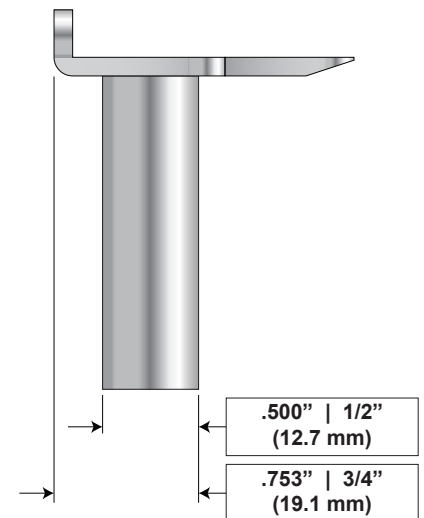

**Callaham Vintage Narrow Bridge Dimensions**

- CA-BR-S-VINT-VN64 (Arm = 5.250" | 133mm)
- CA-BR-S-VINT-VNDG (Arm = 4.125" | 105mm)
- CA-BR-S-VINT-VNFE (Arm = 6.000" | 152mm)

- Highway 1 (2006 and later)
- American Special

**ToneShaper** Build A Better Guitar  
 Tone Shapers, Inc.  
 772-217-8662  
 www.toneshapers.com

DRAWN George Ellison	DATE 5/8/18	TITLE CALLAHAM Vintage Narrow Strat Bridge Dimensions
ASSY PN ---	ADOC -	PAGE PAGE 1 of 1 © Tone Shapers, Inc. - All Rights Reserved