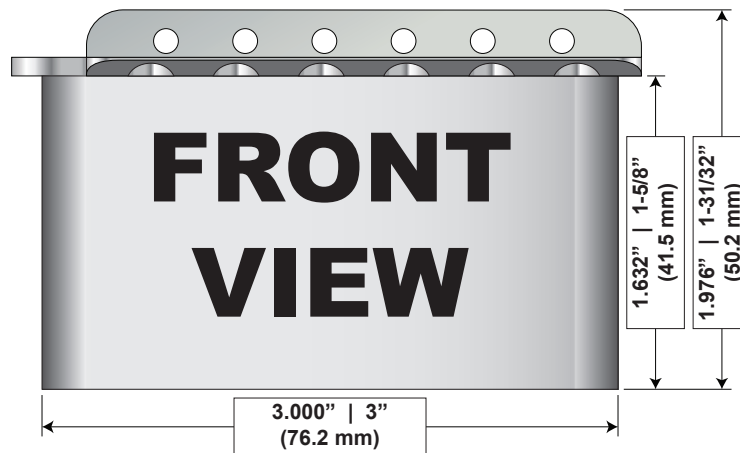

**Callaham Vintage Narrow Bridge Dimensions**

- CA-BR-S-VINT-VN64 (Arm = 5.250" | 133mm)
- CA-BR-S-VINT-VNDG (Arm = 4.125" | 105mm)
- CA-BR-S-VINT-VNFE (Arm = 6.000" | 152mm)

- Highway 1 (2006 and later)
- American Special

**ToneShaper** Build A Better Guitar  
 Tone Shapers, Inc.  
 772-217-8662  
 www.toneshapers.com

DRAWN George Ellison	DATE 5/8/18	TITLE CALLAHAM Vintage Narrow Strat Bridge Dimensions
ASSY PN ---	ADOC -	PAGE PAGE 1 of 1 © Tone Shapers, Inc. - All Rights Reserved