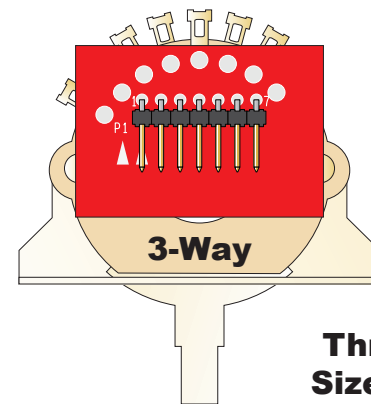

**SSOL (Short Solid)
SSPL (Short Split)**

LSPL (Long Split)

**Three Switch
Sizes Identical**

**NextGen NG01 & NG02
Sizes Identical**

ToneShaper®

Build A Better Guitar
Tone Shapers, Inc.
772-217-8662
www.toneshapers.com

DRAWN George Ellison	DATE 11/7/18	TITLE NextGen Components Dimensions
ASSY PN DIMS-NG	ADOC -	PAGE 2 of 2