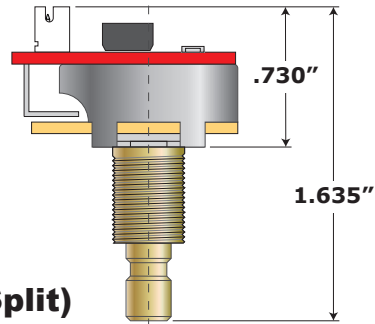

**SSOL (Short Solid)
SSPL (Short Split)**

LSPL (Long Split)

**Three Switch
Sizes Identical**

**NextGen NG01 & NG02
Sizes Identical**

ToneShaper®

Build A Better Guitar
Tone Shapers, Inc.
772-217-8662
www.toneshapers.com

DRAWN George Ellison	DATE 11/7/18	TITLE NextGen Components Dimensions
ASSY PN DIMS-NG	ADOC -	PAGE 2 of 2