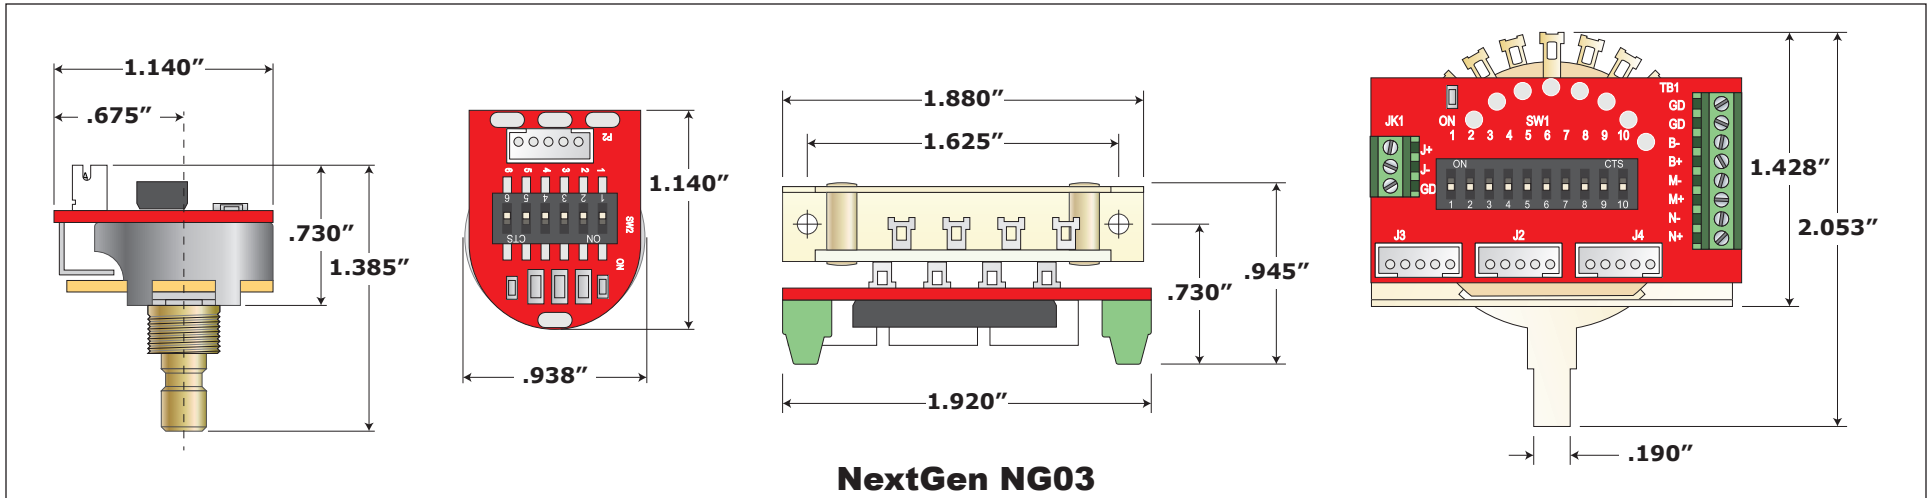

**SSOL (Short Solid)
SSPL (Short Split)**

LSPL (Long Split)

**Three Switch
Sizes Identical**

**NextGen NG01 & NG02
Sizes Identical**

ToneShaper®

Build A Better Guitar
Tone Shapers, Inc.
772-217-8662
www.toneshapers.com

DRAWN George Ellison	DATE 11/7/18	TITLE NextGen Components Dimensions
ASSY PN DIMS-NG	ADOC -	PAGE 2 of 2