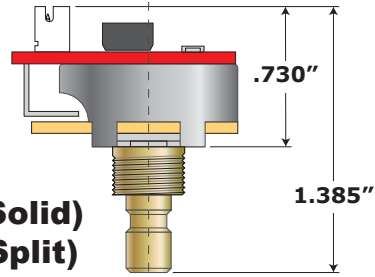

**SSOL (Short Solid)
SSPL (Short Split)**

LSPL (Long Split)

**Three Switch
Sizes Identical**

**NextGen NG01 & NG02
Sizes Identical**

ToneShaper®

Build A Better Guitar
Tone Shapers, Inc.
772-217-8662
www.toneshapers.com

DRAWN George Ellison	DATE 11/7/18	TITLE NextGen Components Dimensions
ASSY PN DIMS-NG	ADOC -	PAGE 2 of 2