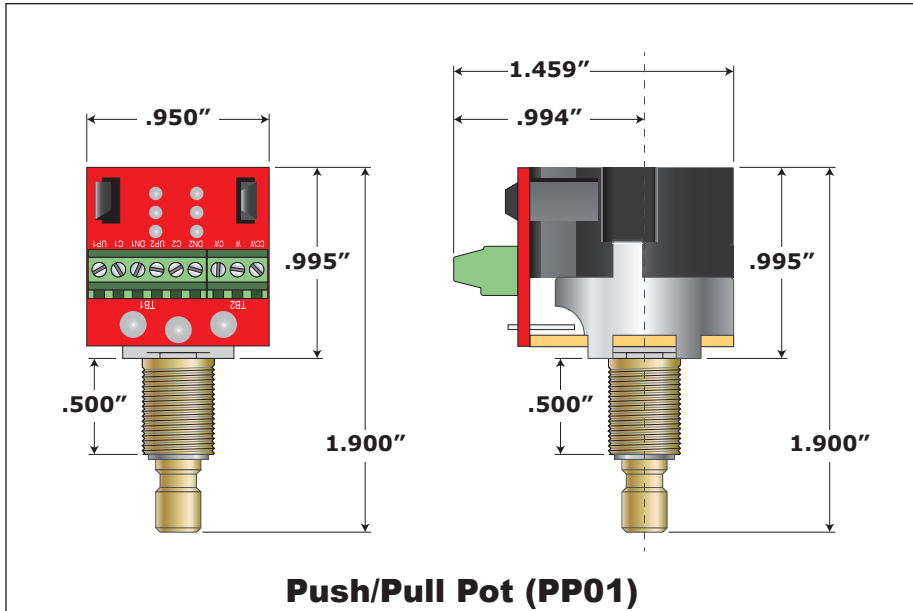

**SSOL (Short Solid)
SSPL (Short Split)**

LSPL (Long Split)

**Three Switch
Sizes Identical**

**NextGen NG01 & NG02
Sizes Identical**

ToneShaper®

Build A Better Guitar
Tone Shapers, Inc.
772-217-8662
www.toneshapers.com

DRAWN George Ellison	DATE 11/7/18	TITLE NextGen Components Dimensions
ASSY PN DIMS-NG	ADOC -	PAGE 2 of 2