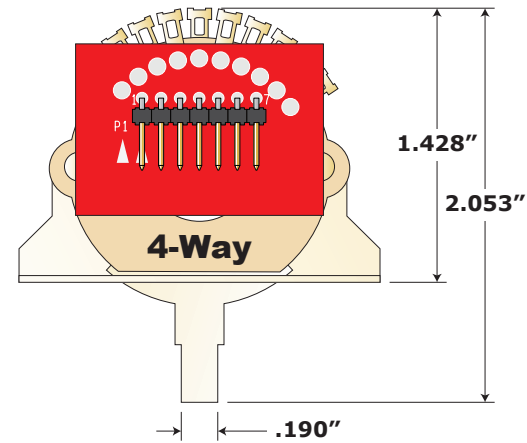

**SSOL (Short Solid)
SSPL (Short Split)**

LSPL (Long Split)

**Three Switch
Sizes Identical**

**NextGen NG01 & NG02
Sizes Identical**

ToneShaper®

Build A Better Guitar
Tone Shapers, Inc.
772-217-8662
www.toneshapers.com

DRAWN George Ellison	DATE 11/7/18	TITLE NextGen Components Dimensions
ASSY PN DIMS-NG	ADOC -	PAGE 2 of 2