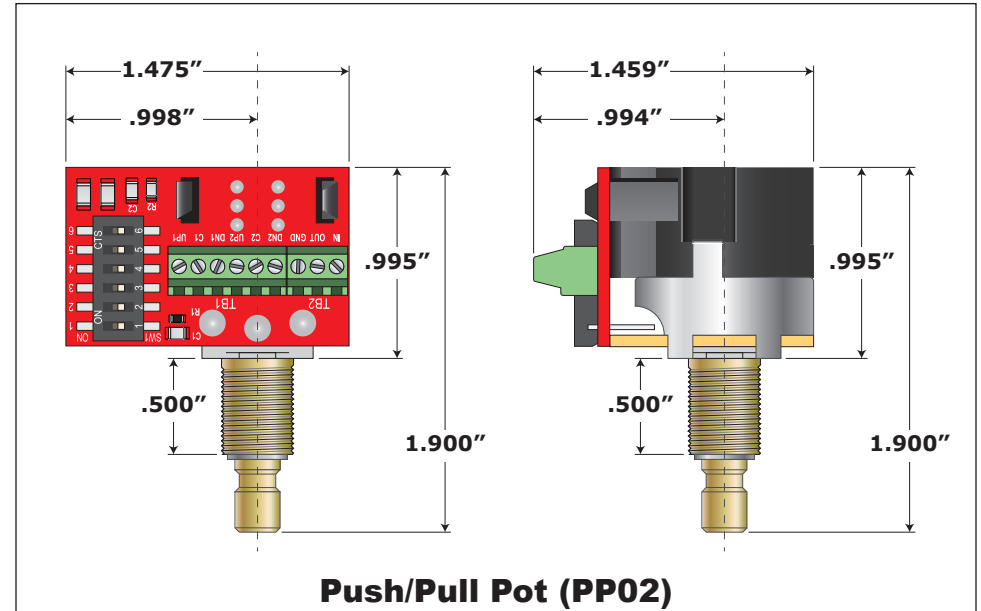

**SSOL (Short Solid)
SSPL (Short Split)**

LSPL (Long Split)

**Three Switch
Sizes Identical**

**NextGen NG01 & NG02
Sizes Identical**

ToneShaper®

Build A Better Guitar
Tone Shapers, Inc.
772-217-8662
www.toneshapers.com

DRAWN George Ellison	DATE 11/7/18	TITLE NextGen Components Dimensions
ASSY PN DIMS-NG	ADOC -	PAGE 2 of 2