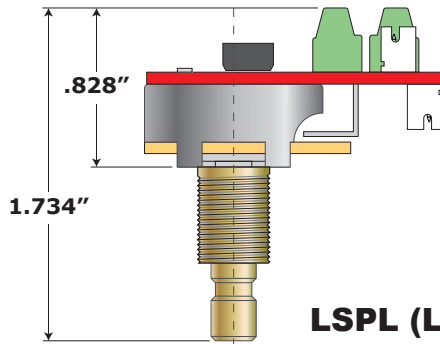

**SSOL (Short Solid)
SSPL (Short Split)**

LSPL (Long Split)

**Three Switch
Sizes Identical**

**NextGen NG01 & NG02
Sizes Identical**

ToneShaper®

Build A Better Guitar
Tone Shapers, Inc.
772-217-8662
www.toneshapers.com

DRAWN George Ellison	DATE 11/7/18	TITLE NextGen Components Dimensions
ASSY PN DIMS-NG	ADOC -	PAGE 2 of 2