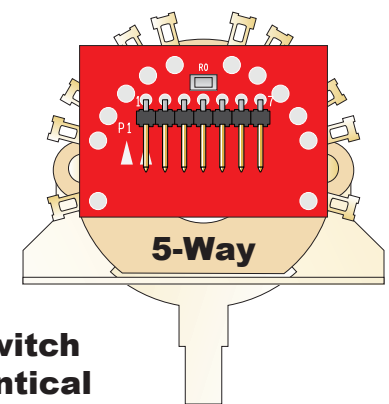

**SSOL (Short Solid)
SSPL (Short Split)**

LSPL (Long Split)

**Three Switch
Sizes Identical**

**NextGen NG01 & NG02
Sizes Identical**

ToneShaper®

Build A Better Guitar
Tone Shapers, Inc.
772-217-8662
www.toneshapers.com

DRAWN George Ellison	DATE 11/7/18	TITLE NextGen Components Dimensions
ASSY PN DIMS-NG	ADOC -	PAGE 2 of 2