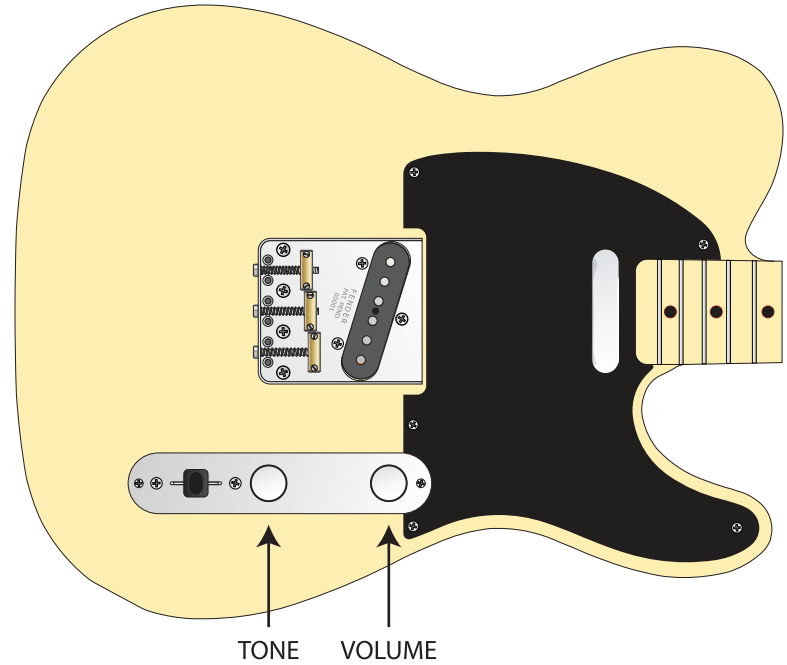

STANDARD CONTROLS

REVERSED CONTROLS

Build A Better Guitar
 Tone Shapers, Inc.
 772-217-8662
 www.toneshapers.com

DRAWN George Ellison	DATE 9/28/13	TITLE Telecaster® Controls Orientation
ASSY PN -	REV -	PAGE 1 of 1